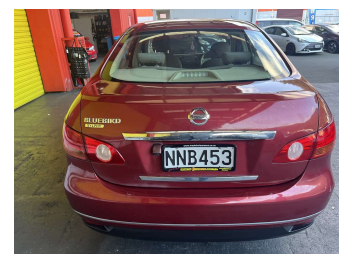

2006 Nissan Bluebird SYLPHY

Purchase Price

\$5,995

Includes GST, Registration & Licensing

Finance may be available on this vehicle. Ask one of our friendly staff for more information.

Gain peace of mind with Mechanical Breakdown Insurance. **Ask us how.**

Top features

- » ABS Brakes
- » Air Bag(s)
- » Alloy Wheels
- » Body Kit (Factory)
- » EFI
- » Electric Windows
- » Power Steering
- » Radio
- » Smart key

Body Style

4 door, Sedan

Odometer

159,315 km

Engine

1990 cc, Internal Combustion

Fuel Type

Petrol

Transmission

Automatic, Front Wheel

Wheels

-

VIN