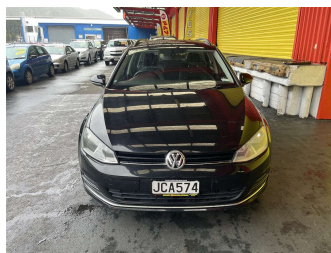

2015 Volkswagen Golf TSI HIGHLINE WAGON 1.4

Purchase Price **\$11,995**
Includes GST, Registration & Licensing

Finance may be available on this vehicle. Ask one of our friendly staff for more information.

Body Style
4 door, Station Wagon

Odometer
102,427 km

Engine
1395 cc, Internal Combustion

Fuel Type
Petrol

Transmission
Automatic, Front Wheel

Wheels
-

VIN
WVWZZZAUZEP599194

Interior
Grey, Cloth