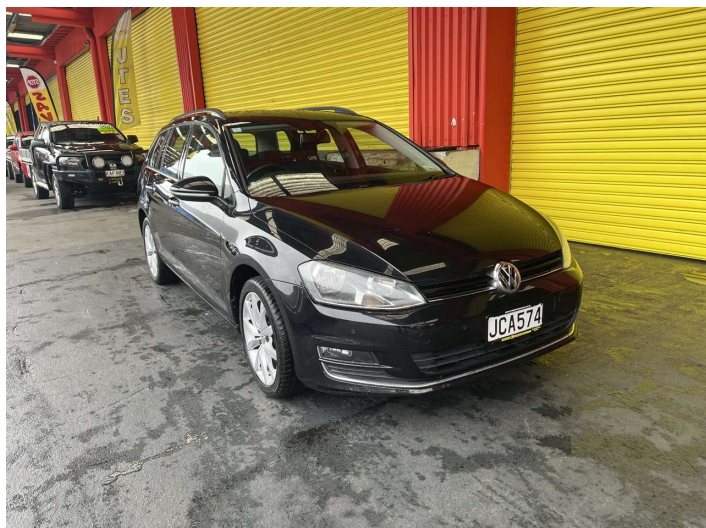

2015 Volkswagen Golf TSI HIGHLINE WAGON 1.4

Purchase Price **\$11,995**
Includes GST, Registration & Licensing

Finance may be available on this vehicle. Ask one of our friendly staff for more information.

Body Style
4 door, Station Wagon

Odometer
102,427 km

Engine
1395 cc, Internal Combustion

Fuel Type
Petrol

Transmission
Automatic, Front Wheel

Wheels
-

VIN
WVWZZZAUZEP599194

Interior
Grey, Cloth

Safety

Based on 2025 UCSR rating for 13-20 models

Reg No.
JCA574

Ext Colour
Black

History
NZ New

Seats
5 seats

CO2 Emissions
★★★★☆
133 grams/km

Energy Economy
★★★★☆☆
Annual fuel cost of \$2,160
5.5L per 100km