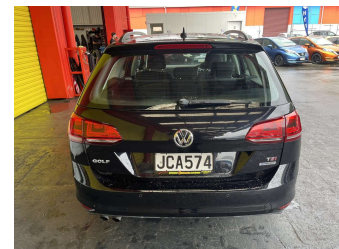

2015 Volkswagen Golf TSI HIGHLINE WAGON 1.4

Purchase Price **\$11,995**
Includes GST, Registration & Licensing

Finance may be available on this vehicle. Ask one of our friendly staff for more information.

Body Style
4 door, Station Wagon

Odometer
102,427 km

Engine
1395 cc, Internal Combustion

Fuel Type
Petrol

Transmission
Automatic, Front Wheel

Wheels
-

VIN
WVWZZZAUZEP599194

Interior
Grey, Cloth