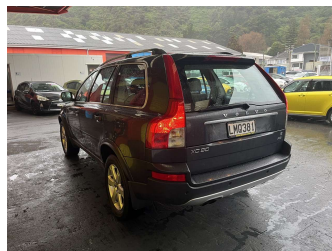

2010 Volvo XC90 2.5 TSE

Purchase Price **\$8,995**
Includes GST, Registration & Licensing

Finance may be available on this vehicle. Ask one of our friendly staff for more information.

Gain peace of mind with Mechanical Breakdown Insurance. **Ask us how.**

Body Style
RV/SUV

Odometer
119,773 km

Engine
2521 cc, Internal Combustion

Fuel Type
Petrol

Transmission
Automatic

Wheels
-

VIN
YV1CZ5957B1568114

Interior
Black, Leather