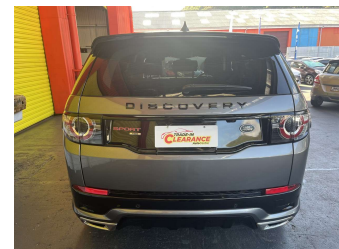

2018 Land Rover Discovery 2.0TD

Purchase Price **\$29,995**
Includes GST, Registration & Licensing

Finance may be available on this vehicle. Ask one of our friendly staff for more information.

Gain peace of mind with Mechanical Breakdown Insurance. **Ask us how.**

Body Style
4 door, RV/SUV

Odometer
95,250 km

Engine
2000 cc, Internal Combustion

Fuel Type
Diesel

Transmission
Automatic, 4WD

Wheels
-

VIN
SALCA2AN5JH737965

Interior
Black, Leather

Safety

Based on 2025 VSRR rating

Reg No.
-

Ext Colour
Grey

History
-

Seats
5 seats

CO2 Emissions
★★★★☆
202 grams/km

Energy Economy
★★★★☆