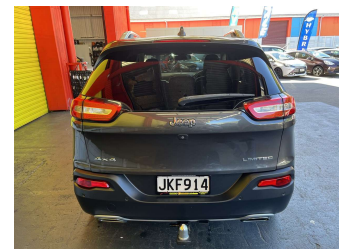

# 2015 Jeep Cherokee LIMITED 3.2P/4WD/9AT

Purchase Price **\$12,995**  
Includes GST, Registration & Licensing

Finance may be available on this vehicle. Ask one of our friendly staff for more information.

Body Style  
**5 door, RV/SUV**

Odometer  
**147,621 km**

Engine  
**3239 cc, Internal Combustion**

Fuel Type  
**Petrol**

Transmission  
**Automatic, 4WD**

Wheels  
-

VIN  
**1C4PJMHSXFW561966**

Interior  
**Black, Leather**