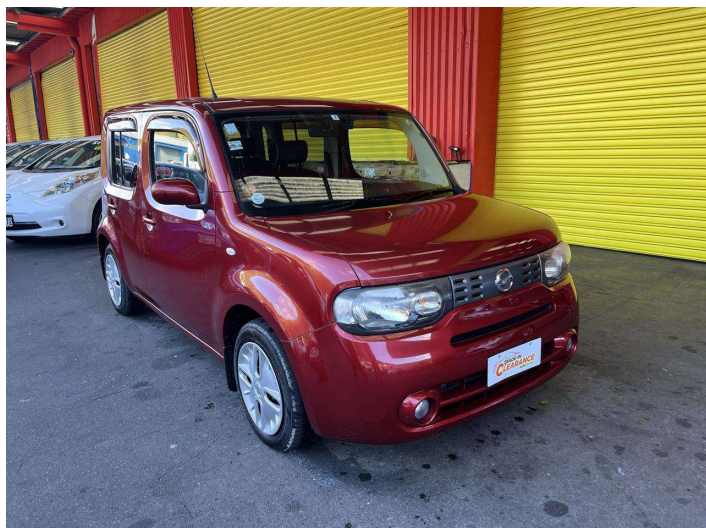

2015 Nissan Cube

Purchase Price **\$9,995**
Includes GST, Registration & Licensing

Finance may be available on this vehicle. Ask one of our friendly staff for more information.

Gain peace of mind with Mechanical Breakdown Insurance. **Ask us how.**

- Top features**
- » ABS Brakes
 - » Air Bag(s)
 - » Air Conditioning
 - » Body Kit
 - » Electric Windows
 - » Push Start Button
 - » Tints
 - » Wheel Covers

Body Style
4 door, Hatchback

Odometer
93,755 km

Engine
1498 cc, Internal Combustion

Fuel Type
Petrol

Transmission
Automatic

Wheels
-

VIN
7AT0DH63X24304467

Interior
Brown

Safety

Based on 2023 VSRR rating

Reg No.
-

Ext Colour
Red

History
-

Seats
5 seats

CO2 Emissions
★★★★☆
143 grams/km

Energy Economy
★★★★☆☆

Annual fuel cost of \$2,430
6.2L per 100km

Cost per year is an estimate based on petrol price of \$2.80 per litre and an average distance of 14000 km. Emissions and Energy Economy figures standardised to 3P WLTP.