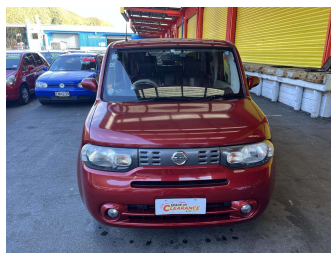

2015 Nissan Cube

Purchase Price **\$9,995**
Includes GST, Registration & Licensing

Finance may be available on this vehicle. Ask one of our friendly staff for more information.

Gain peace of mind with Mechanical Breakdown Insurance. **Ask us how.**

- Top features**
- » ABS Brakes
 - » Air Bag(s)
 - » Air Conditioning
 - » Body Kit
 - » Electric Windows
 - » Push Start Button
 - » Tints
 - » Wheel Covers

Body Style
4 door, Hatchback

Odometer
93,755 km

Engine
1498 cc, Internal Combustion

Fuel Type
Petrol

Transmission
Automatic

Wheels
-

VIN
7AT0DH63X24304467

Interior
Brown

Safety

Based on 2023 VSRR rating

Reg No.
-

Ext Colour
Red

History
-

Seats
5 seats

CO2 Emissions
★★★★☆
143 grams/km

Energy Economy
★★★★☆☆

Annual fuel cost of \$2,430
6.2L per 100km

Cost per year is an estimate based on petrol price of \$2.80 per litre and an average distance of 14000 km. Emissions and Energy Economy figures standardised to 3P WLTP.