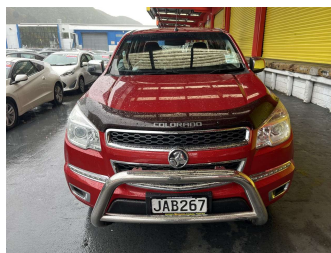

2015 Holden Colorado LTZ DC PU 2.8D/4WD/6

Purchase Price **\$23,995**
Includes GST, Registration & Licensing

Finance may be available on this vehicle. Ask one of our friendly staff for more information.

Body Style
4 door, Ute

Odometer
196,015 km

Engine
2776 cc, Internal Combustion

Fuel Type
Diesel

Transmission
Automatic, 4WD

Wheels
-

VIN
MMU148MK0FH618087

Interior
Black, Leather