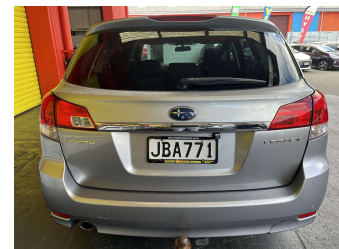

# 2011 Subaru Legacy 2.5P AWD

Purchase Price

**\$6,995**

Includes GST, Registration & Licensing

Finance may be available on this vehicle. Ask one of our friendly staff for more information.

Gain peace of mind with Mechanical Breakdown Insurance. **Ask us how.**

Body Style

**5 door, Station Wagon**

Odometer

**197,880 km**

Engine

**2450 cc, Internal Combustion**

Fuel Type

**Petrol**