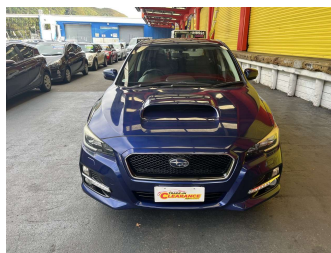

# 2016 Subaru LEVORG 4WD 1.6GT-S EYESIGHT

**Purchase Price** **\$14,995**  
Includes GST, Registration & Licensing

Finance may be available on this vehicle. Ask one of our friendly staff for more information.

Body Style  
**4 door, Station Wagon**

Odometer  
**97,986 km**

Engine  
**1600 cc, Internal Combustion**

Fuel Type  
**Petrol**

Transmission  
**Automatic, All Wheel Drive**

Wheels  
-

VIN  
**7AT0GF22X26091191**

Interior  
**Charcoal, Cloth**

Safety

Based on 2025 VSRR rating

Reg No.  
-

Ext Colour  
**NAVYBLUE**

History  
-

Seats  
**5 seats**

CO2 Emissions  
**★★★★☆**  
**165 grams/km**