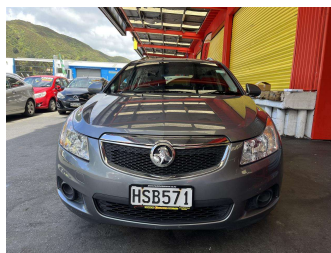

# 2014 Holden Cruze CD 1.8P/6AT/SW/5S

Purchase Price

**\$8,995**

Includes GST, Registration & Licensing

Note: A Clean Car fee/rebate does not apply to this vehicle

Finance may be available on this vehicle. Ask one of our friendly staff for more information.

## Top features

None Listed

Body Style

**5 door, Station Wagon**

Odometer

**198,468 km**

Engine

**1796 cc, Internal Combustion**

Fuel Type

**Petrol**

Transmission

**Automatic, Front Wheel**

Wheels

-

VIN

**KL3JA35MJEK617140**