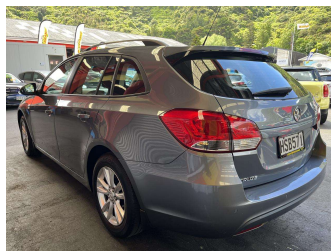

# 2014 Holden Cruze CD 1.8P/6AT/SW/5S

Purchase Price

**\$8,995**

Includes GST, Registration & Licensing

Note: A Clean Car fee/rebate does not apply to this vehicle

Finance may be available on this vehicle. Ask one of our friendly staff for more information.

## Top features

None Listed

Body Style

**5 door, Station Wagon**

Odometer

**198,468 km**

Engine

**1796 cc, Internal Combustion**