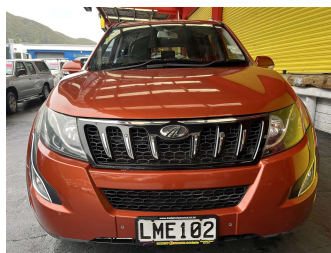

# 2018 Mahindra Xuv W8 2.2D/6AT/SW/5DR

Purchase Price **\$11,995**  
Includes GST, Registration & Licensing

Finance may be available on this vehicle. Ask one of our friendly staff for more information.

Gain peace of mind with Mechanical Breakdown Insurance. **Ask us how.**

Body Style  
**5 door, RV/SUV**

Odometer  
**129,400 km**

Engine  
**2179 cc, Internal Combustion**

Fuel Type  
**Diesel**

Transmission  
**Automatic**

Wheels  
-

VIN  
**MA1YV2VMVG6E58886**

Interior  
**Black, Leather**