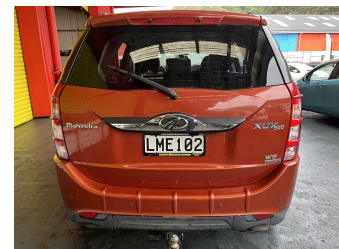

# 2018 Mahindra Xuv W8 2.2D/6AT/SW/5DR

Purchase Price **\$11,995**  
Includes GST, Registration & Licensing

Finance may be available on this vehicle. Ask one of our friendly staff for more information.

Gain peace of mind with Mechanical Breakdown Insurance. **Ask us how.**

Body Style  
**5 door, RV/SUV**

Odometer  
**129,400 km**

Engine  
**2179 cc, Internal Combustion**

Fuel Type  
**Diesel**

Transmission  
**Automatic**

Wheels  
-

VIN  
**MA1YV2VMVG6E58886**

Interior  
**Black, Leather**