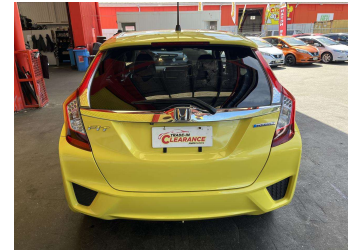

2015 Honda Fit

Purchase Price

\$14,995

Includes GST, Registration & Licensing

Finance may be available on this vehicle. Ask one of our friendly staff for more information.

Gain peace of mind with Mechanical Breakdown Insurance. **Ask us how.**

Top features

- » ABS Brakes
- » Air Bag
- » Electric Windows
- » Reversing Camera
- » Tints

Body Style

Hatchback

Odometer

116,298 km

Engine

1500 cc