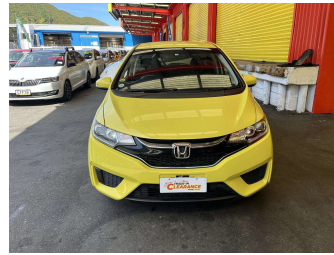

2015 Honda Fit

Purchase Price

\$14,995

Includes GST, Registration & Licensing

Finance may be available on this vehicle. Ask one of our friendly staff for more information.

Gain peace of mind with Mechanical Breakdown Insurance. **Ask us how.**

Top features

- » ABS Brakes
- » Air Bag
- » Electric Windows
- » Reversing Camera
- » Tints

Body Style

Hatchback

Odometer

116,298 km

Engine

1500 cc