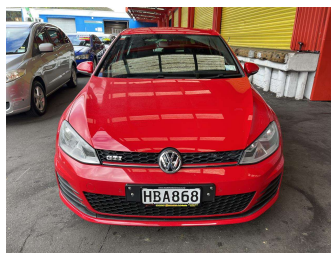

# 2013 Volkswagen Golf GTI162KW 2.0P6A/HA5S

Purchase Price

**\$19,995**

Includes GST, Registration & Licensing

Finance may be available on this vehicle. Ask one of our friendly staff for more information.

## Top features

» Turbo Charger

Body Style

**5 door, Hatchback**

Odometer

**107,946 km**

Engine

**1984 cc**