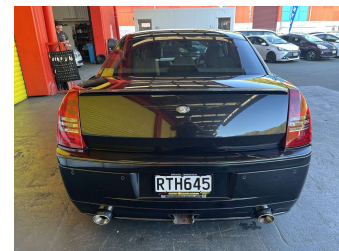

2008 Chrysler 300C 5.7L V8

Purchase Price

\$14,995

Includes GST, Registration & Licensing

Finance may be available on this vehicle. Ask one of our friendly staff for more information.

Gain peace of mind with Mechanical Breakdown Insurance. **Ask us how.**

Body Style

4 door, Sedan

Odometer

106,139 km

Engine

5650 cc, Internal Combustion

Fuel Type

Petrol