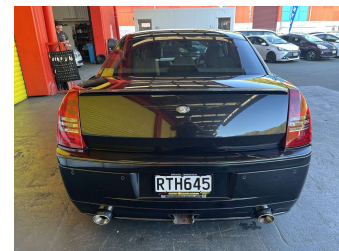

# 2008 Chrysler 300C 5.7L V8

Purchase Price

**\$14,995**

Includes GST, Registration & Licensing

Finance may be available on this vehicle. Ask one of our friendly staff for more information.

Gain peace of mind with Mechanical Breakdown Insurance. **Ask us how.**

Body Style

**4 door, Sedan**

Odometer

**106,139 km**

Engine

**5650 cc, Internal Combustion**

Fuel Type

**Petrol**

Transmission

**Automatic, Rear Wheel**

Wheels

-

VIN

**1C3H9E3H76Y154209**

Interior

**Grey, Leather**