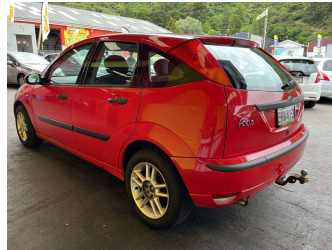

# 2005 Ford Focus 1.6 M HATCH

**Purchase Price** **\$5,995**

Includes GST, Registration & Licensing Note: A Clean Car fee/rebate does not apply to this vehicle

Finance may be available on this vehicle. Ask one of our friendly staff for more information.

Gain peace of mind with Mechanical Breakdown Insurance. **Ask us how.**

**Top features**

None Listed

**Body Style**  
5 door, Hatchback

**Odometer**  
172,858 km

**Engine**  
1596 cc, Internal Combustion

**Fuel Type**  
Petrol