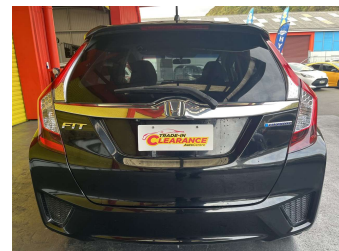

# 2014 Honda Fit HYBRID

Purchase Price

**\$13,995**

Includes GST, Registration & Licensing

Finance may be available on this vehicle. Ask one of our friendly staff for more information.

Gain peace of mind with Mechanical Breakdown Insurance. **Ask us how.**

## Top features

None Listed

Body Style

**Hatchback**

Odometer

**109,501 km**

Engine

**1490 cc**