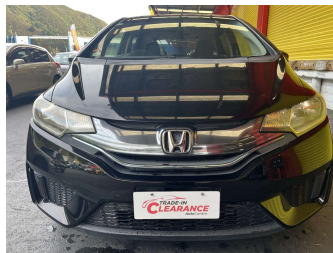

# 2014 Honda Fit HYBRID

Purchase Price

**\$13,995**

Includes GST, Registration & Licensing

Finance may be available on this vehicle. Ask one of our friendly staff for more information.

Gain peace of mind with Mechanical Breakdown Insurance. **Ask us how.**

## Top features

None Listed

Body Style

**Hatchback**

Odometer

**109,501 km**

Engine

**1490 cc**