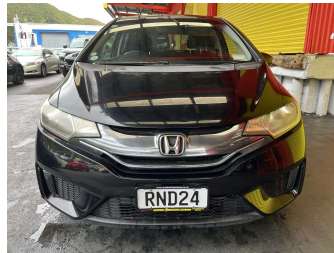

# 2014 Honda Fit HYBRID

Purchase Price

**\$13,995**

Includes GST, Registration & Licensing

Finance may be available on this vehicle. Ask one of our friendly staff for more information.

Gain peace of mind with Mechanical Breakdown Insurance. **Ask us how.**

## Top features

- » Air Bag(s)
- » Alloy Wheels
- » Body Kit (Factory)
- » EFI
- » Electric Windows
- » Fog Lights
- » Power Steering
- » Push Start Button
- » Rear Wiper
- » Reversing Camera
- » Roof Spoiler
- » Smart key
- » Steering wheel control...
- » Tints

Body Style

**4 door, Hatchback**

Odometer

**109,721 km**

Engine

**1490 cc, Internal Combustion**

Fuel Type

**Hybrid**

Transmission

**Automatic, Front Wheel**

Wheels

-

VIN

**7AT08G2YX22081351**

Interior

**Charcoal, Cloth**