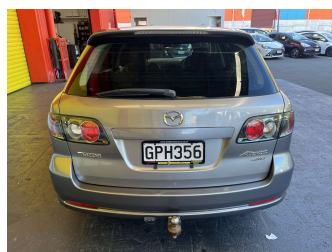

2006 Mazda Atenza 2.3L Wagon

Purchase Price

\$6,995

Includes GST, Registration & Licensing

Finance may be available on this vehicle. Ask one of our friendly staff for more information.

Gain peace of mind with Mechanical Breakdown Insurance. **Ask us how.**

Top features

- » ABS Brakes
- » Air Bag(s)
- » Alloy Wheels
- » Body Kit (Factory)
- » EFI
- » Electric Windows
- » Fog Lights
- » Power Steering
- » Radio
- » Rear Wiper
- » Roof Spoiler
- » Steering wheel control...
- » Tints
- » Tow Bar

Body Style

5 door, Station Wagon

Odometer

214,880 km

Engine

2260 cc, Internal Combustion

Fuel Type

Petrol

Transmission

Automatic, Front Wheel

Wheels

-

VIN

7AT0C139X12504155

Interior

Charcoal, Cloth