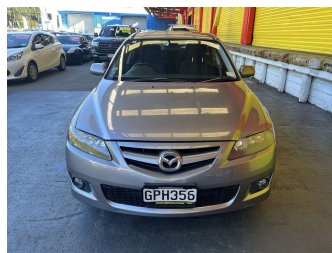

2006 Mazda Atenza 2.3L Wagon

Purchase Price

\$6,995

Includes GST, Registration & Licensing

Finance may be available on this vehicle. Ask one of our friendly staff for more information.

Gain peace of mind with Mechanical Breakdown Insurance. **Ask us how.**

Body Style

5 door, Station Wagon

Odometer

214,880 km

Engine

2260 cc, Internal Combustion

Fuel Type

Petrol

Transmission

Automatic, Front Wheel

Wheels

-

VIN

7AT0C139X12504155

Interior

Charcoal, Cloth