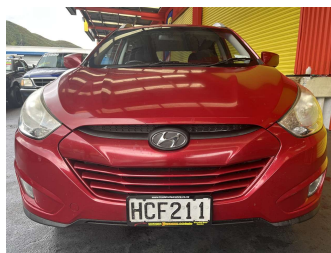

2013 Hyundai ix35 2.0 2WD A6

Purchase Price **\$9,995**
Includes GST, Registration & Licensing

Finance may be available on this vehicle. Ask one of our friendly staff for more information.

Gain peace of mind with Mechanical Breakdown Insurance. **Ask us how.**

- Top features**
- » Air Bag
 - » Alloy Wheels
 - » Central Locking
 - » Tints
 - » Tow Bar

Body Style
5 door, RV-SUV

Odometer
169,761 km

Engine
1998 cc, Internal Combustion

Fuel Type
Petrol

Transmission
Automatic, Front Wheel

Wheels
-

VIN
KMHJT81BMDU778605

Interior
-

Safety
-

Reg No.
HCF211

Ext Colour
Red

History
NZ New

Seats
5 seats