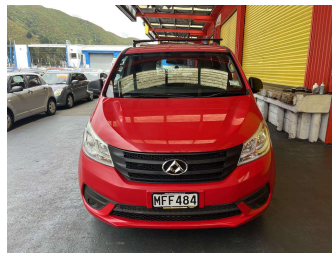

2019 LDV G10 CARGO 2.4 2.4P/5MT/L

Purchase Price **\$13,995**
Includes GST, Registration & Licensing

Finance may be available on this vehicle. Ask one of our friendly staff for more information.

Gain peace of mind with Mechanical Breakdown Insurance. **Ask us how.**

Body Style
5 door, Van

Odometer
105,424 km

Engine
2378 cc, Internal Combustion

Fuel Type
Petrol

Transmission
Manual, Rear Wheel

Wheels
-

VIN
LSKG4BL15JA087757

Interior
Charcoal