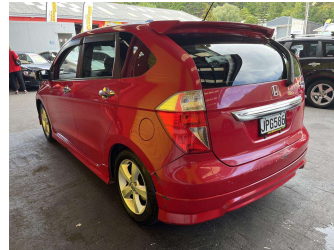

2005 Honda Edix

Purchase Price

\$5,995

Includes GST, Registration & Licensing

Note: A Clean Car fee/rebate does not apply to this vehicle

Finance may be available on this vehicle. Ask one of our friendly staff for more information.

Gain peace of mind with Mechanical Breakdown Insurance. **Ask us how.**

Top features

- » ABS Braking w/ EBD
- » Air Bag
- » Alloy Wheels

Body Style

5 door, Hatchback

Odometer

178,578 km

Engine

1990 cc, Internal Combustion

Fuel Type

Petrol

Transmission

Automatic, Front Wheel

Wheels

-

VIN