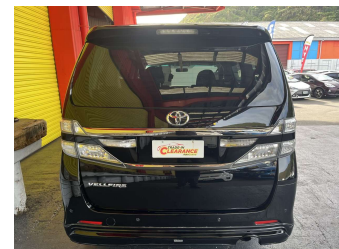

2012 Toyota Vellfire 2.4Z

Purchase Price **\$15,995**
Includes GST, Registration & Licensing

Finance may be available on this vehicle. Ask one of our friendly staff for more information.

Gain peace of mind with Mechanical Breakdown Insurance. **Ask us how.**

Body Style
4 door, People Movers

Odometer
152,566 km

Engine
2400 cc, Internal Combustion

Fuel Type
Petrol

Transmission
Automatic, Front Wheel

Wheels
-

VIN
7AT0H65MX26224258

Interior
Charcoal