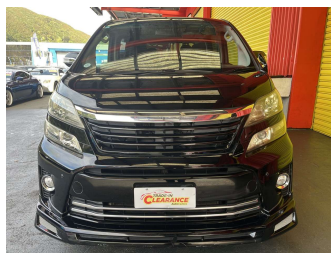

2012 Toyota Vellfire 2.4Z

Purchase Price **\$15,995**
Includes GST, Registration & Licensing

Finance may be available on this vehicle. Ask one of our friendly staff for more information.

Gain peace of mind with Mechanical Breakdown Insurance. **Ask us how.**

Body Style
4 door, People Movers

Odometer
152,566 km

Engine
2400 cc, Internal Combustion

Fuel Type
Petrol

Transmission
Automatic, Front Wheel

Wheels
-

VIN
7AT0H65MX26224258

Interior
Charcoal