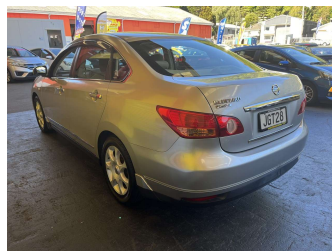

2006 Nissan Bluebird SYLPHY

Purchase Price

\$5,995

Includes GST, Registration & Licensing

Finance may be available on this vehicle. Ask one of our friendly staff for more information.

Gain peace of mind with Mechanical Breakdown Insurance. **Ask us how.**

Top features

- » Air Bag
- » Alloy Wheels
- » Body Kit (Factory)
- » Central Locking
- » EFI
- » Electric Windows
- » Power Steering
- » Radio
- » Smart key

Body Style

4 door, Sedan

Odometer

207,088 km

Engine

1990 cc, Internal Combustion

Fuel Type

Petrol

Transmission

Automatic, Front Wheel

Wheels

-

VIN