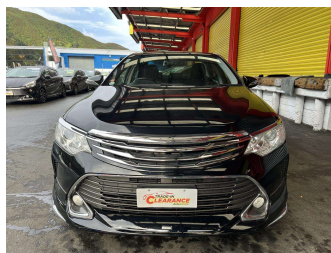

# 2014 Toyota Camry HYBRID

**Purchase Price** **\$24,995**

Includes GST, Registration & Licensing Note: A Clean Car fee/rebate does not apply to this vehicle

Finance may be available on this vehicle. Ask one of our friendly staff for more information.

Gain peace of mind with Mechanical Breakdown Insurance. **Ask us how.**

**Top features**

None Listed

Body Style

**Sedan**

Odometer

**129,423 km**

Engine