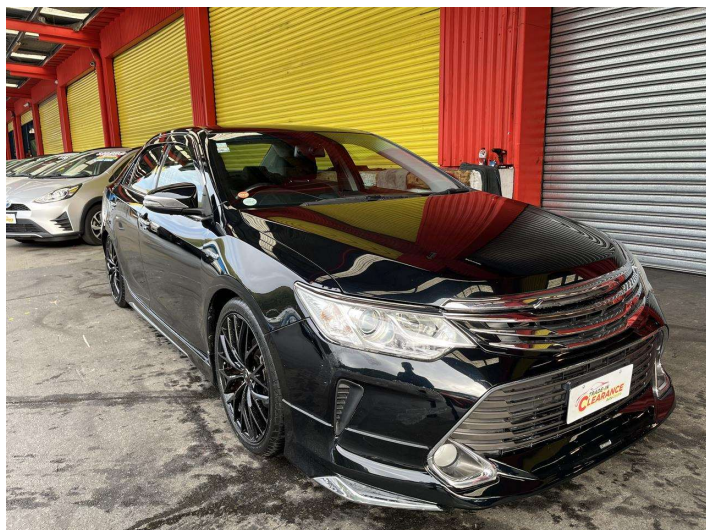

# 2014 Toyota Camry HYBRID

**Purchase Price** **\$24,995**

Includes GST, Registration & Licensing Note: A Clean Car fee/rebate does not apply to this vehicle

Finance may be available on this vehicle. Ask one of our friendly staff for more information.

Gain peace of mind with Mechanical Breakdown Insurance. **Ask us how.**

**Top features**

None Listed

Body Style

**Sedan**

Odometer

**129,423 km**

Engine

**2493 cc**

Fuel Type

**Hybrid**

Transmission

**Automatic**

Wheels

-

VIN

**Black**

History

-

Seats

**5 seats**

CO2 Emissions

★★★★☆

**121 grams/km**