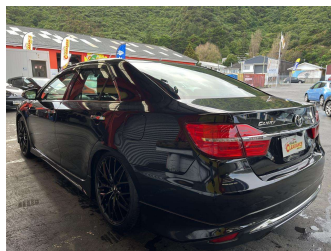

# 2014 Toyota Camry HYBRID

**Purchase Price** **\$24,995**

Includes GST, Registration & Licensing Note: A Clean Car fee/rebate does not apply to this vehicle

Finance may be available on this vehicle. Ask one of our friendly staff for more information.

Gain peace of mind with Mechanical Breakdown Insurance. **Ask us how.**

**Top features**

None Listed

Body Style

**Sedan**

Odometer

**129,423 km**

Engine