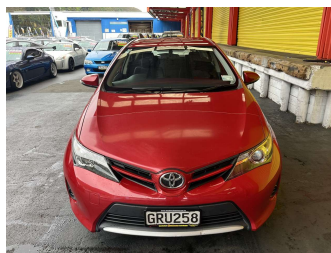

2013 Toyota Corolla GX 1.8P HATCH CV

Purchase Price **\$9,995**
Includes GST, Registration & Licensing

Finance may be available on this vehicle. Ask one of our friendly staff for more information.

Gain peace of mind with Mechanical Breakdown Insurance. **Ask us how.**

Body Style
4 door, Hatchback

Odometer
209,281 km

Engine
1798 cc, Internal Combustion

Fuel Type
Petrol

Transmission
Automatic, Front Wheel

Wheels
-

VIN
JTNKU3JE50J009890

Interior
Charcoal, Cloth