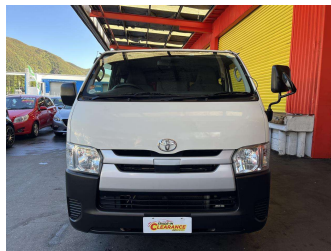

2018 Toyota Hiace

Purchase Price **\$25,995**
Includes GST, Registration & Licensing

Finance may be available on this vehicle. Ask one of our friendly staff for more information.

Gain peace of mind with Mechanical Breakdown Insurance. **Ask us how.**

Top features
None Listed

Body Style
Van

Odometer
204,034 km

Engine
2754 cc, Internal Combustion

Fuel Type
Diesel

Transmission
Automatic

Wheels
-

VIN
7AT0H60FX23004858

Interior
-

Safety

Based on 2023 UCSR rating for 05-19 models

Reg No.
-

Ext Colour
White

History
-

Seats
3 seats

CO2 Emissions
★★★☆☆☆
230 grams/km