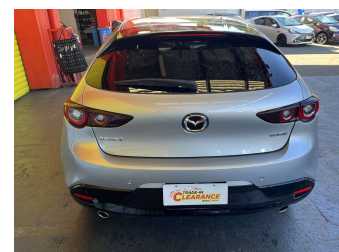

2023 Mazda 3 Skyactive

Purchase Price

\$21,995

Includes GST, Registration & Licensing

Finance may be available on this vehicle. Ask one of our friendly staff for more information.

Gain peace of mind with Mechanical Breakdown Insurance. **Ask us how.**

Body Style

4 door, Hatchback

Odometer

92,504 km

Engine

1997 cc, Internal Combustion

Fuel Type

Petrol

Transmission

Automatic, Front Wheel

Wheels

-

VIN

7AT0C13GX26209051

Interior

Black, Cloth