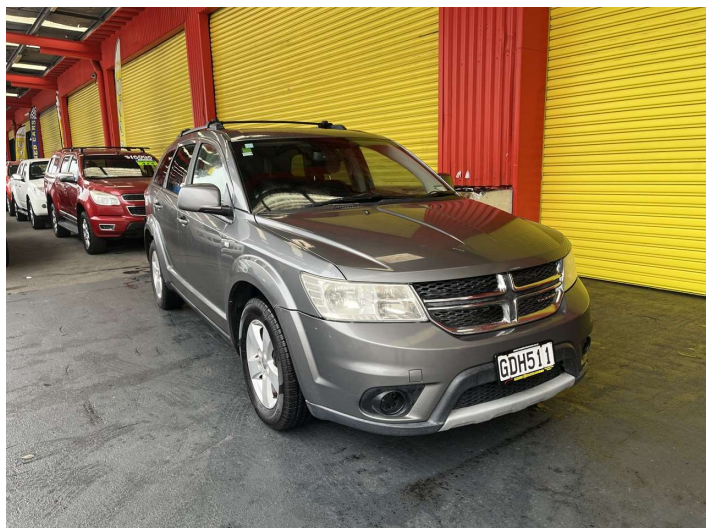

2012 Dodge Journey 3.6L PETROL AUTO SXT

Purchase Price **\$7,995**
Includes GST, Registration & Licensing

Finance may be available on this vehicle. Ask one of our friendly staff for more information.

Gain peace of mind with Mechanical Breakdown Insurance. **Ask us how.**

- Top features**
- » ABS Brakes
 - » Air Bag(s)
 - » Air Conditioning
 - » Alloy Wheels
 - » Body Kit (Factory)
 - » Central Locking
 - » EFI
 - » Electric Windows
 - » Power Steering
 - » Push Start Button
 - » Radio
 - » Rear Wiper
 - » Roof Rack
 - » Roof Rails
 - » Running Boards
 - » Steering wheel control...
 - » Tints
 - » Tow Bar

Body Style
5 door, RV-SUV

Odometer
246,624 km

Engine
3605 cc, Internal Combustion

Fuel Type
Petrol

Transmission
Automatic, Front Wheel

Wheels
-

VIN
3C4PDCJG9CT173992

Interior
Black, Cloth

Safety
-

Reg No.
GDH511

Ext Colour
Grey

History
NZ New

Seats
7 seats

CO2 Emissions
-

Energy Economy
-

Stock ID: 28378