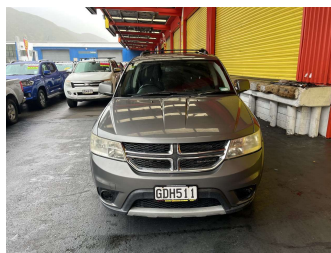

2012 Dodge Journey 3.6L PETROL AUTO SXT

Purchase Price **\$7,995**
Includes GST, Registration & Licensing

Finance may be available on this vehicle. Ask one of our friendly staff for more information.

Gain peace of mind with Mechanical Breakdown Insurance. **Ask us how.**

Body Style
5 door, RV-SUV

Odometer
246,624 km

Engine
3605 cc, Internal Combustion

Fuel Type
Petrol

Transmission
Automatic, Front Wheel

Wheels
-

VIN
3C4PDCJG9CT173992

Interior
Black, Cloth