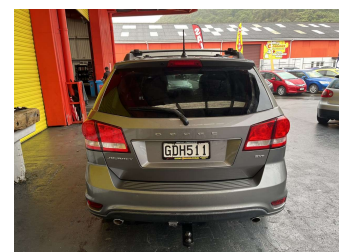

2012 Dodge Journey 3.6L PETROL AUTO SXT

Purchase Price **\$7,995**
Includes GST, Registration & Licensing

Finance may be available on this vehicle. Ask one of our friendly staff for more information.

Gain peace of mind with Mechanical Breakdown Insurance. **Ask us how.**

Body Style
5 door, RV-SUV

Odometer
246,624 km

Engine
3605 cc, Internal Combustion

Fuel Type
Petrol

Transmission
Automatic, Front Wheel

Wheels
-

VIN
3C4PDCJG9CT173992

Interior
Black, Cloth