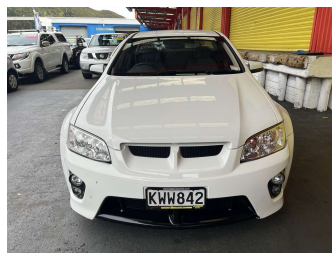

2012 Holden Commodore OMEGA SERIES2

Purchase Price **\$16,995**
Includes GST, Registration & Licensing

Finance may be available on this vehicle. Ask one of our friendly staff for more information.

Gain peace of mind with Mechanical Breakdown Insurance. **Ask us how.**

Body Style
2 door, Ute

Odometer
161,286 km

Engine
2986 cc, Internal Combustion

Fuel Type
Petrol

Transmission
Automatic

Wheels
-

VIN
6G1EK4E52CL704100

Interior
Beige, Cloth

Safety
-

Reg No.
KWW842

Ext Colour
White

History
Ex-Overseas

Seats
2 seats

CO2 Emissions
-

Energy Economy
-

Stock ID: 28790