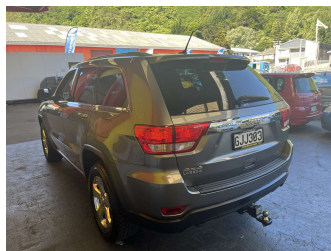

2012 Jeep Grand Cherokee LAREDO 3.6L V6

Purchase Price **\$16,995**
Includes GST, Registration & Licensing

Finance may be available on this vehicle. Ask one of our friendly staff for more information.

Gain peace of mind with Mechanical Breakdown Insurance. **Ask us how.**

Body Style
5 door, RV/SUV

Odometer
142,061 km

Engine
3604 cc, Internal Combustion

Fuel Type
Petrol

Transmission
Automatic

Wheels
-

VIN
1C4RJFEG5CC186960

Interior
Charcoal, Cloth