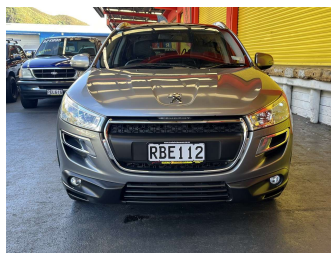

2016 Peugeot 4008 ALLURE 2X4 2.0 CVT

Purchase Price

\$13,995

Includes GST, Registration & Licensing

Finance may be available on this vehicle. Ask one of our friendly staff for more information.

Gain peace of mind with Mechanical Breakdown Insurance. **Ask us how.**

Top features

- » Air Bag
- » Central Locking

Body Style

5 door, RV-SUV

Odometer

109,861 km

Engine

1997 cc, Internal Combustion

Fuel Type

Petrol

Transmission

Automatic, Front Wheel

Wheels

-

VIN

VF3BUAFZHGZ802581