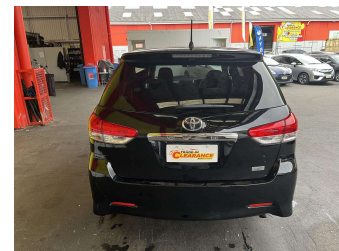

# 2010 Toyota Wish

Purchase Price **\$12,995**  
Includes GST, Registration & Licensing

Finance may be available on this vehicle. Ask one of our friendly staff for more information.

Gain peace of mind with Mechanical Breakdown Insurance. **Ask us how.**

- Top features**
- » ABS Brakes
  - » Air Bag
  - » Alloy Wheels
  - » Paddle Shift
  - » Reversing Camera

Body Style  
**People Movers**

Odometer  
**108,610 km**

Engine  
**1797 cc, Internal Combustion**

Fuel Type  
**Petrol**

Transmission  
**Automatic**

Wheels  
-

VIN  
**7AT0H64BX24058604**

Interior  
-

Safety  
-

Reg No.  
-

Ext Colour  
**Black**