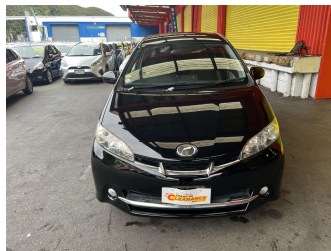

# 2010 Toyota Wish

Purchase Price **\$12,995**  
Includes GST, Registration & Licensing

Finance may be available on this vehicle. Ask one of our friendly staff for more information.

Gain peace of mind with Mechanical Breakdown Insurance. **Ask us how.**

- Top features**
- » ABS Brakes
  - » Air Bag
  - » Alloy Wheels
  - » Paddle Shift
  - » Reversing Camera

Body Style  
**People Movers**

Odometer  
**108,610 km**

Engine  
**1797 cc, Internal Combustion**

Fuel Type  
**Petrol**

Transmission  
**Automatic**

Wheels  
-

VIN  
**7AT0H64BX24058604**

Interior  
-

Safety  
-

Reg No.  
-

Ext Colour  
**Black**