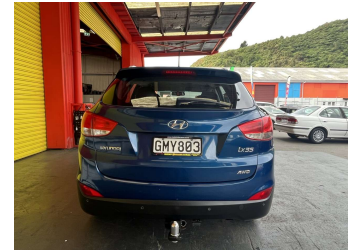

# 2012 Hyundai ix35 2.4 ELITE A6

Purchase Price

**\$7,995**

Includes GST, Registration & Licensing

Finance may be available on this vehicle. Ask one of our friendly staff for more information.

Gain peace of mind with Mechanical Breakdown Insurance. **Ask us how.**

Body Style

**5 door, RV/SUV**

Odometer

**258,327 km**

Engine

**2359 cc, Internal Combustion**

Fuel Type

**Petrol**