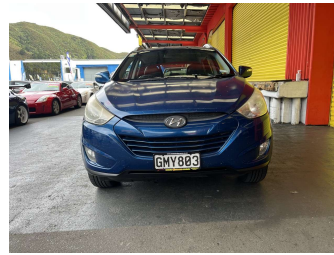

# 2012 Hyundai ix35 2.4 ELITE A6

Purchase Price

**\$7,995**

Includes GST, Registration & Licensing

Finance may be available on this vehicle. Ask one of our friendly staff for more information.

Gain peace of mind with Mechanical Breakdown Insurance. **Ask us how.**

Body Style

**5 door, RV/SUV**

Odometer

**258,327 km**

Engine

**2359 cc, Internal Combustion**

Fuel Type

**Petrol**