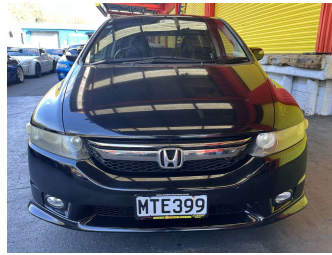

2006 Honda Odyssey 2.4ltr 7 Seater

Purchase Price

\$7,995

Includes GST, Registration & Licensing

Finance may be available on this vehicle. Ask one of our friendly staff for more information.

Gain peace of mind with Mechanical Breakdown Insurance. **Ask us how.**

Body Style

5 door, People Movers

Odometer

132,136 km

Engine

2350 cc, Internal Combustion

Fuel Type

Petrol

Transmission

Automatic, Front Wheel

Wheels

-

VIN

7AT08G61X19303384

Interior

Black, Leather