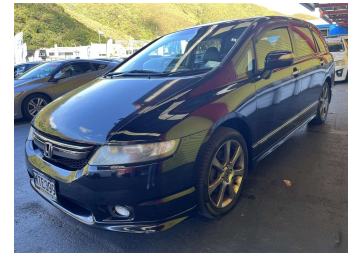

2006 Honda Odyssey 2.4ltr 7 Seater

Purchase Price

\$7,995

Includes GST, Registration & Licensing

Finance may be available on this vehicle. Ask one of our friendly staff for more information.

Gain peace of mind with Mechanical Breakdown Insurance. **Ask us how.**

Body Style

5 door, People Movers

Odometer

132,136 km

Engine

2350 cc, Internal Combustion

Fuel Type

Petrol

Transmission

Automatic, Front Wheel

Wheels

-

VIN

7AT08G61X19303384

Interior

Black, Leather