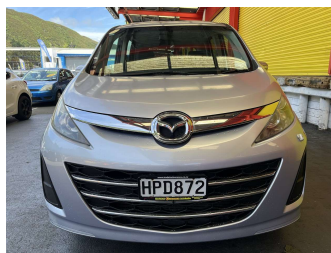

2009 Mazda BIANTE 20S 8 Seater

Purchase Price **\$7,995**
Includes GST, Registration & Licensing

Finance may be available on this vehicle. Ask one of our friendly staff for more information.

Gain peace of mind with Mechanical Breakdown Insurance. **Ask us how.**

Body Style
5 door, People Movers

Odometer
171,882 km

Engine
1990 cc, Internal Combustion

Fuel Type
Petrol

Transmission
Automatic

Wheels
-

VIN
7AT0C145X13112669

Interior
Charcoal