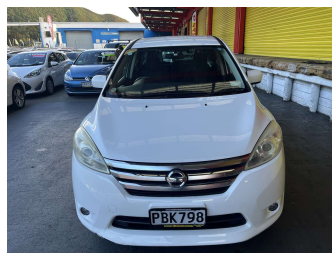

2012 Nissan Lafesta Highway Star

Purchase Price

\$8,995

Includes GST, Registration & Licensing

Finance may be available on this vehicle. Ask one of our friendly staff for more information.

Gain peace of mind with Mechanical Breakdown Insurance. **Ask us how.**

Body Style

5 door, People Movers

Odometer

138,825 km

Engine

1990 cc, Internal Combustion

Fuel Type

Petrol

Transmission

Automatic, Front Wheel

Wheels

-

VIN

7AT0DH7DX22120163

Interior

Charcoal, Cloth