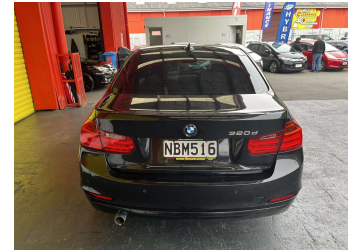

2013 BMW 320D SEDAN 4DR 8A 2.0L

Purchase Price

\$11,995

Includes GST, Registration & Licensing

Finance may be available on this vehicle. Ask one of our friendly staff for more information.

Gain peace of mind with Mechanical Breakdown Insurance. **Ask us how.**

Body Style

4 door, Sedan

Odometer

165,967 km

Engine

1990 cc, Internal Combustion

Fuel Type

Diesel