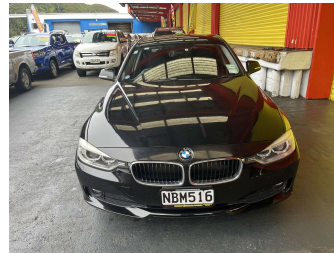

2013 BMW 320D SEDAN 4DR 8A 2.0L

Purchase Price

\$11,995

Includes GST, Registration & Licensing

Finance may be available on this vehicle. Ask one of our friendly staff for more information.

Gain peace of mind with Mechanical Breakdown Insurance. **Ask us how.**

Body Style

4 door, Sedan

Odometer

165,967 km

Engine

1990 cc, Internal Combustion

Fuel Type

Diesel