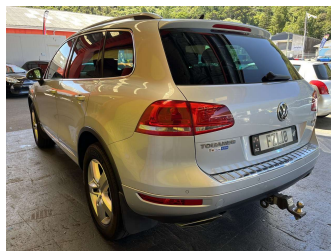

2012 Volkswagen Touareg TDI 250KW

Purchase Price **\$24,995**
Includes GST, Registration & Licensing

Finance may be available on this vehicle. Ask one of our friendly staff for more information.

Gain peace of mind with Mechanical Breakdown Insurance. **Ask us how.**

Top features
None Listed

Body Style
5 door, RV/SUV

Odometer
192,302 km

Engine
4134 cc

Fuel Type
Diesel

Transmission
Automatic, 4WD

Wheels
-

VIN
WVGZZZ7PZCD040640