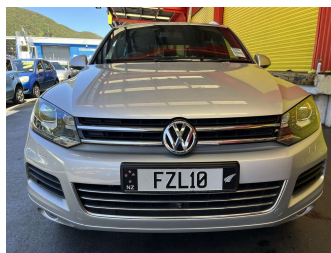

2012 Volkswagen Touareg TDI 250KW

Purchase Price **\$24,995**
Includes GST, Registration & Licensing

Finance may be available on this vehicle. Ask one of our friendly staff for more information.

Gain peace of mind with Mechanical Breakdown Insurance. **Ask us how.**

Top features
None Listed

Body Style
5 door, RV/SUV

Odometer
192,302 km

Engine
4134 cc

Fuel Type
Diesel

Transmission
Automatic, 4WD

Wheels
-

VIN
WVGZZZ7PZCD040640

Interior
-

Safety

Based on 2023 VSRR rating

Reg No.
FZL10

Ext Colour
Silver

History
NZ New

Seats
5 seats

CO2 Emissions
★☆☆☆☆
277 grams/km