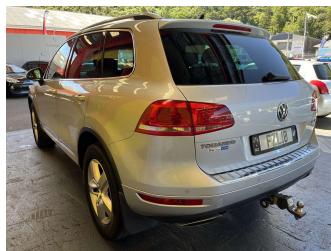

2012 Volkswagen Touareg TDI 250KW

Purchase Price **\$24,995**
Includes GST, Registration & Licensing

Finance may be available on this vehicle. Ask one of our friendly staff for more information.

Gain peace of mind with Mechanical Breakdown Insurance. **Ask us how.**

Top features
None Listed

Body Style
5 door, RV/SUV

Odometer
192,302 km

Engine
4134 cc

Fuel Type
Diesel

Transmission
Automatic, 4WD

Wheels
-

VIN
WVGZZZ7PZCD040640