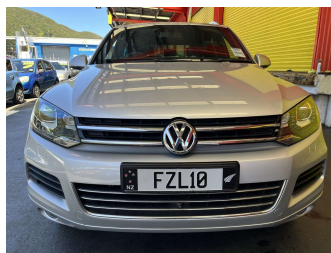

2012 Volkswagen Touareg TDI 250KW

Purchase Price **\$24,995**
Includes GST, Registration & Licensing

Finance may be available on this vehicle. Ask one of our friendly staff for more information.

Gain peace of mind with Mechanical Breakdown Insurance. **Ask us how.**

Top features
None Listed

Body Style
5 door, RV/SUV

Odometer
192,302 km

Engine
4134 cc

Fuel Type
Diesel

Transmission
Automatic, 4WD

Wheels
-

VIN
WVGZZZ7PZCD040640

Interior
-

Safety

Based on 2023 VSRR rating

Reg No.
FZL10

Ext Colour
Silver

History
NZ New

Seats
5 seats

CO2 Emissions
★☆☆☆☆
277 grams/km