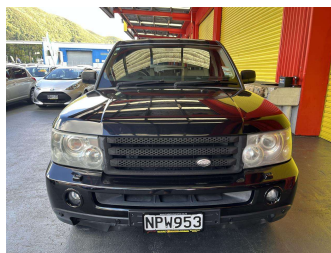

2006 Land Rover Range Rover 2.7D 6A 5D 4WD

Purchase Price

\$14,995

Includes GST, Registration & Licensing

Finance may be available on this vehicle. Ask one of our friendly staff for more information.

Gain peace of mind with Mechanical Breakdown Insurance. **Ask us how.**

Body Style

5 door, RV-SUV

Odometer

160,783 mi

Engine

2720 cc, Internal Combustion

Fuel Type

Diesel

Transmission

Automatic, 4WD

Wheels

-

VIN

SALLSAA136A981978

Interior

Beige, Leather