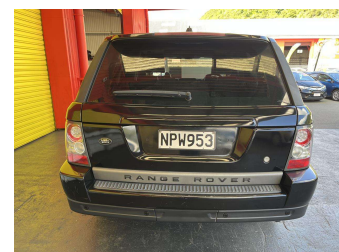

2006 Land Rover Range Rover 2.7D 6A 5D 4WD

Purchase Price

\$14,995

Includes GST, Registration & Licensing

Finance may be available on this vehicle. Ask one of our friendly staff for more information.

Gain peace of mind with Mechanical Breakdown Insurance. **Ask us how.**

Body Style

5 door, RV-SUV

Odometer

160,783 mi

Engine

2720 cc, Internal Combustion

Fuel Type

Diesel