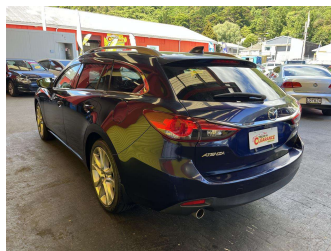

2013 Mazda Atenza Wagon

Purchase Price **\$15,995**

Includes GST, Registration & Licensing Note: A Clean Car fee/rebate does not apply to this vehicle

Finance may be available on this vehicle. Ask one of our friendly staff for more information.

Gain peace of mind with Mechanical Breakdown Insurance. Ask us how.

Top features

None Listed

Body Style
Station Wagon

Odometer
104,255 km

Engine
2480 cc, Internal Combustion

Fuel Type
Petrol

Transmission
Automatic