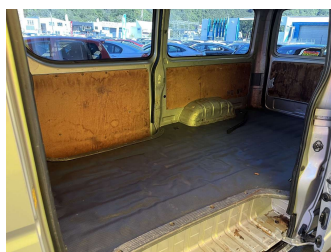

2006 Toyota Hiace TURBO DIESEL

Purchase Price

$14,995

Includes GST, Registration & Licensing

Finance may be available on this vehicle. Ask one of our friendly staff for more information.

Gain peace of mind with Mechanical Breakdown Insurance. **Ask us how.**

Top features

- » Air Bag
- » Body Kit (Factory)
- » EFI
- » Power Steering
- » Radio
- » Tints
- » Tow Bar
- » Turbo Charger
- » Wheel Covers

Body Style

5 door, Van

Odometer

352,968 km

Engine

2490 cc, Internal Combustion

Fuel Type

Diesel

Transmission

Manual, Rear Wheel

Wheels

-

VIN

7A8H60F0806051892

Interior

Grey, Cloth

Safety

Based on 2023 UCSR rating for 05-19 models

Reg No.

DSW104

Ext Colour

Silver

History

Ex-Overseas

Seats

3 seats

CO2 Emissions

★☆☆☆☆

Energy Economy

☆☆☆☆☆

Annual fuel cost not available

Energy Consumption unknown. Emissions and Energy Economy figures standardised to 3P WLTP.

Stock ID: 21470

Trade In Clearance | Phone 04 566 6484 | Email sales@tradeinclearance.co.nz
125-127 Gracefield Road, Lower Hutt 5010, New Zealand
www.tradeinclearance.co.nz