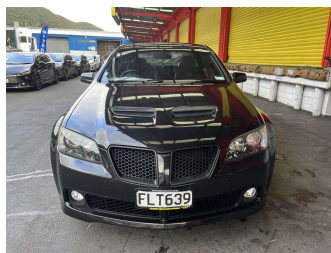

# 2010 Holden Commodore SS-V SPECIAL EDITION

**Purchase Price** **\$27,995**  
Includes GST, Registration & Licensing

Finance may be available on this vehicle. Ask one of our friendly staff for more information.

Gain peace of mind with Mechanical Breakdown Insurance. **Ask us how.**

**Top features**  
None Listed

Body Style  
**4 door, Sedan**

Odometer  
**146,525 km**

Engine  
**5967 cc**

Fuel Type  
**Petrol**

Transmission  
**Automatic, Rear Wheel**

Wheels  
-

VIN  
**6G1EP5EY4AL439856**

Interior  
-

Safety  
  
Based on 2023 UCSR rating for 06-13 models

Reg No.  
**FLT639**

Ext Colour  
**Black**

History  
**NZ New**

Seats  
**5 seats**