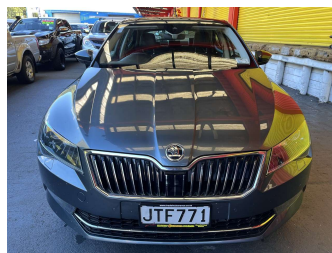

2016 Skoda SUPERB SED STYLE 206KW TSI

Purchase Price **\$14,995**
Includes GST, Registration & Licensing

Finance may be available on this vehicle. Ask one of our friendly staff for more information.

Gain peace of mind with Mechanical Breakdown Insurance. **Ask us how.**

Body Style
5 door, Sedan

Odometer
156,072 km

Engine
1984 cc, Internal Combustion

Fuel Type
Petrol

Transmission
Automatic, 4WD

Wheels
-

VIN
TMBDE9NP5G7055476

Interior
Black, Leather