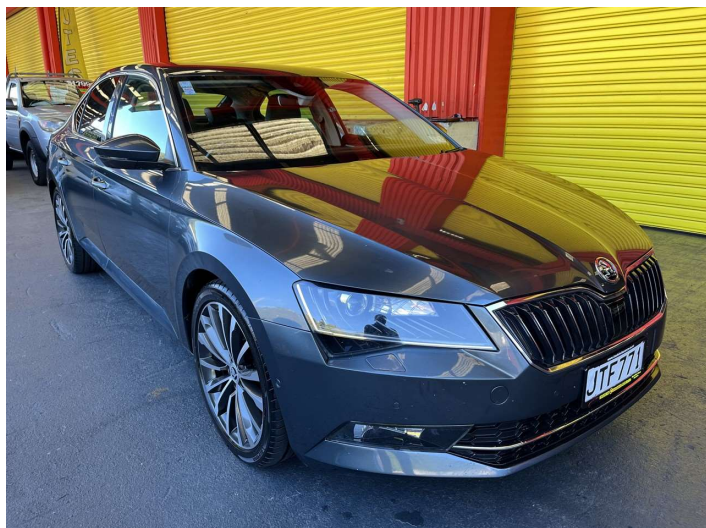

2016 Skoda SUPERB SED STYLE 206KW TSI

Purchase Price **\$14,995**
Includes GST, Registration & Licensing

Finance may be available on this vehicle. Ask one of our friendly staff for more information.

Gain peace of mind with Mechanical Breakdown Insurance. **Ask us how.**

Body Style
5 door, Sedan

Odometer
156,072 km

Engine
1984 cc, Internal Combustion

Fuel Type
Petrol

Transmission
Automatic, 4WD

Wheels
-

VIN
TMBDE9NP5G7055476

Interior
Black, Leather

Safety
-

Reg No.
JTF771

Ext Colour
Grey

History
NZ New

Seats
5 seats

CO2 Emissions
-

Energy Economy
-

Stock ID: 28446