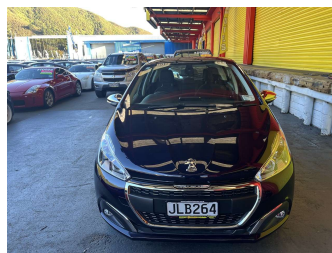

2015 Peugeot 208 ALLURE

Purchase Price **\$8,995**
Includes GST, Registration & Licensing

Finance may be available on this vehicle. Ask one of our friendly staff for more information.

Gain peace of mind with Mechanical Breakdown Insurance. **Ask us how.**

Body Style
5 door, Hatchback

Odometer
37,395 km

Engine
1199 cc, Internal Combustion

Fuel Type
Petrol

Transmission
Automatic, Front Wheel

Wheels
-

VIN
VF3CCHNZTFW022978

Interior
Charcoal, Cloth

Safety

Based on 2025 VSRR rating

Reg No.
JLB264

Ext Colour
Blue

History
NZ New

Seats
5 seats

CO2 Emissions
★★★★☆
122 grams/km

Energy Economy
★★★★☆☆
Annual fuel cost of \$2,080
5.3L per 100km