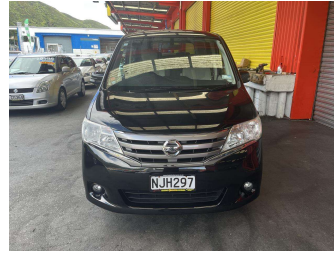

2013 Nissan Serena 20G S HYBRID

Purchase Price

\$12,995

Includes GST, Registration & Licensing

Finance may be available on this vehicle. Ask one of our friendly staff for more information.

Gain peace of mind with Mechanical Breakdown Insurance. **Ask us how.**

Top features

None Listed

Body Style

5 door, People Movers

Odometer

147,174 km

Engine

1997 cc, Hybrid

Fuel Type

Petrol

Transmission

Automatic, Front Wheel

Wheels

-

VIN

7AT0DH3FX21090525