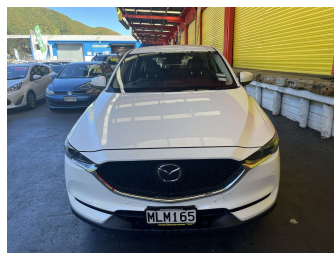

2019 Mazda Cx-5 GSX DSL 2.2D/4WD/6AT

Purchase Price

\$16,995

Includes GST, Registration & Licensing

Finance may be available on this vehicle. Ask one of our friendly staff for more information.

Gain peace of mind with Mechanical Breakdown Insurance. **Ask us how.**

Body Style

5 door, RV/SUV

Odometer

124,905 km

Engine

2191 cc, Internal Combustion

Fuel Type

Diesel