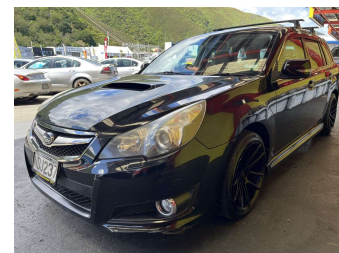

2009 Subaru Legacy

Purchase Price

\$7,995

Includes GST, Registration & Licensing

Finance may be available on this vehicle. Ask one of our friendly staff for more information.

Gain peace of mind with Mechanical Breakdown Insurance. **Ask us how.**

Top features

- » Air Bag
- » All Wheel Drive
- » Alloy Wheels
- » Body Kit (Factory)
- » Electric Windows
- » Leather Interior
- » Power Steering
- » Spoiler
- » Tints
- » Turbo Charger

Body Style

5 door, Station Wagon

Odometer

153,986 km

Engine

2450 cc, Internal Combustion

Fuel Type

Petrol

Transmission

Automatic, 4WD

Reg No.

NDJ237

Ext Colour

Black

History

Ex-Overseas

Seats

5 seats