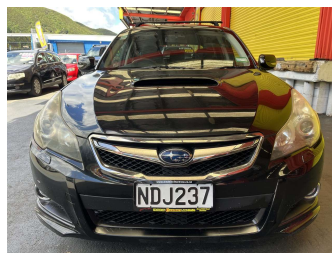

2009 Subaru Legacy

Purchase Price

\$7,995

Includes GST, Registration & Licensing

Finance may be available on this vehicle. Ask one of our friendly staff for more information.

Gain peace of mind with Mechanical Breakdown Insurance. **Ask us how.**

Top features

- » Air Bag
- » All Wheel Drive
- » Alloy Wheels
- » Body Kit (Factory)
- » Electric Windows
- » Leather Interior
- » Power Steering
- » Spoiler
- » Tints
- » Turbo Charger

Body Style

5 door, Station Wagon

Odometer

153,986 km

Engine

2450 cc, Internal Combustion

Fuel Type

Petrol

Transmission

Automatic, 4WD

Reg No.

NDJ237

Ext Colour

Black

History

Ex-Overseas

Seats

5 seats