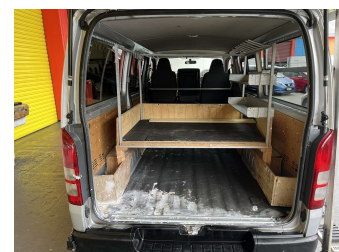

# 2015 Toyota Hiace With side carry case

Purchase Price

**\$24,995**

Includes GST, Registration & Licensing

Finance may be available on this vehicle. Ask one of our friendly staff for more information.

Gain peace of mind with Mechanical Breakdown Insurance. **Ask us how.**

## Top features

- » Air Bag
- » Reversing Camera
- » Tints
- » Turbo Charger

Body Style

**5 door, Van**

Odometer

**145,487 km**

Engine

**2980 cc, Internal Combustion**