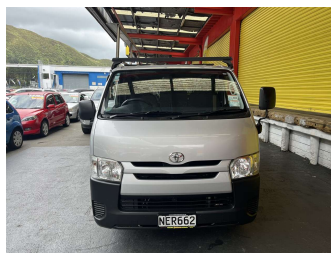

# 2015 Toyota Hiace With side carry case

Purchase Price

**\$24,995**

Includes GST, Registration & Licensing

Finance may be available on this vehicle. Ask one of our friendly staff for more information.

Gain peace of mind with Mechanical Breakdown Insurance. **Ask us how.**

## Top features

- » Air Bag
- » Reversing Camera
- » Tints
- » Turbo Charger

Body Style

**5 door, Van**

Odometer

**145,487 km**

Engine

**2980 cc, Internal Combustion**

Fuel Type

**Diesel**

Transmission

**Manual, Rear Wheel**

Wheels

-

VIN

**7AT0H60FX20188452**